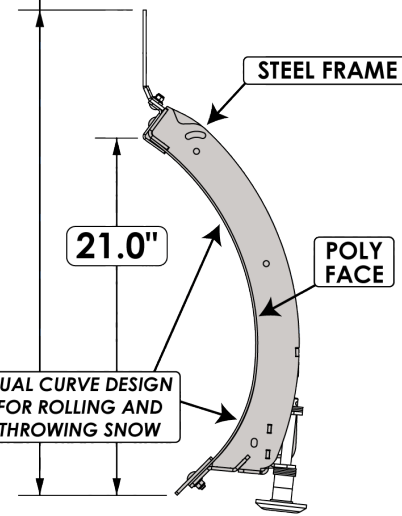

## PRO-S STEEL BLADES

AVAILABLE SIZES:

- 48" **DOES NOT** COME WITH FLAP
- 54" **DOES NOT** COME WITH FLAP
- 60" **DOES NOT** COME WITH FLAP
- 66" COMES WITH FLAP
- 72" COMES WITH FLAP

**28.5"**  
WITH RUBBER  
FLAP