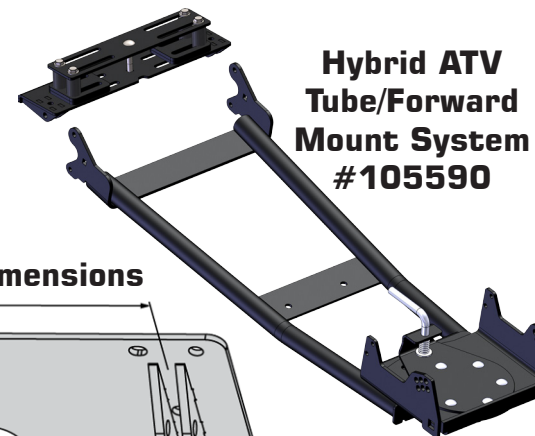

Hybrid ATV Tube/Forward Mount System #105590