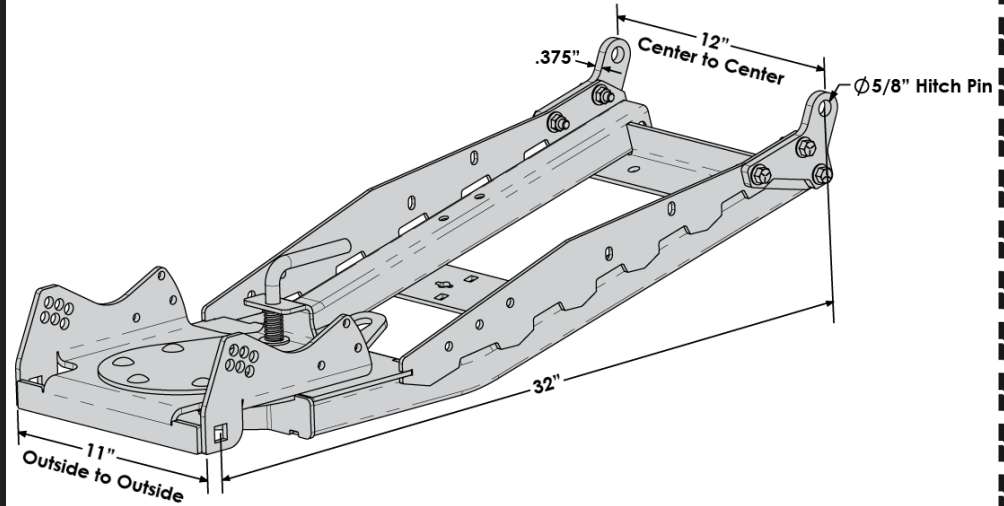

UTV PLOW MOUNTS

BELLY MOUNT

FRONT MOUNT

PRO-S STEEL BLADES

AVAILABLE SIZES:

- 48" **DOES NOT** COME WITH FLAP
- 54" **DOES NOT** COME WITH FLAP
- 60" **DOES NOT** COME WITH FLAP
- 66" COMES WITH FLAP
- 72" COMES WITH FLAP

28.5"
WITH RUBBER
FLAP

PRO-POLY BLADES

AVAILABLE SIZES:

- 60" COMES WITH FLAP AND MARKERS
- 66" COMES WITH FLAP AND MARKERS
- 72" COMES WITH FLAP AND MARKERS

NOTES:

BLUE is NEW

RED = CHANGED

A Plow mount includes a lower 2" Receiver Hitch

N Requires KFI Winch Mount #101515

Don't see your machine? Have further questions? Give us a call at 1-877-346-2050

KFI PRODUCTS