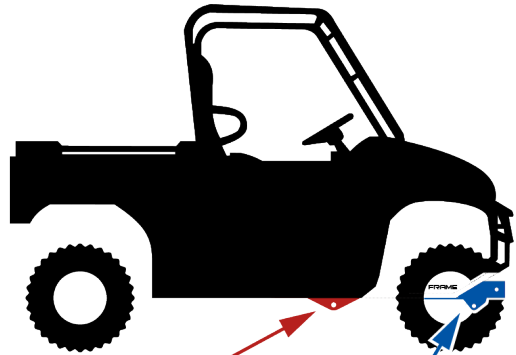

UTV PLOW MOUNTS

BELLY MOUNT

FRONT MOUNT