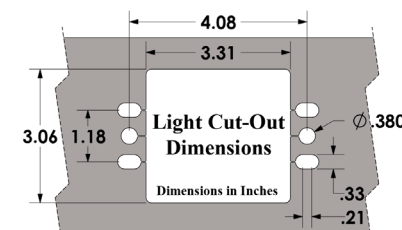

KFI BUMPERS

Application	Year	Front Bumper	Rear Bumper Tube	Rear Bumper Formed
POLARIS Full-Size Rangers (cont.)				
Ranger Crew XP 1000 High Lifter Edition	'19-22	n/a	101825	101900 / 101530
Ranger Crew XP 1000 Northstar Edition (HVAC)	'17-18	n/a	101835	101540
Ranger Crew XP 1000 Northstar Edition	'19-21	n/a	101825	101900
Ranger Crew XP 1000 Northstar Edition	'22-24	n/a	102075	101530
Ranger Crew XP 1000 Texas Edition	'19-24	n/a	101825	101900 / 101530
Ranger 700 6x6	'06-09	n/a	N/D	n/a
Ranger 800 6x6	'10-16	n/a	101425	101430
POLARIS XPEDITION				
Xpedition ADV	2024	n/a	102095	102105
Xpedition ADV 5	2024	n/a	102095	102105
Xpedition XP	2024	n/a	102095	102105
Xpedition XP 5	2024	n/a	102095	102105
POLARIS GENERAL				
General 1000	'16-20	n/a	101245	101880
General 1000	'21-24	n/a	102085	102080
General 4 1000	'17-20	n/a	101245	101880
General 4 1000	'21-22	n/a	102085	102080
General XP 1000	2020	n/a	101245	101880
General XP 1000	'21-24	n/a	102085	102080
General XP 4 1000	2020	n/a	101245	101880
General XP 4 1000	'21-24	n/a	102085	102080
TRACKER				
800SX	ALL	n/a	101675	n/a
800SX Crew	ALL	n/a	101675	n/a
YAMAHA				
Rhino 450 4x4	'06-11	n/a	101625	n/a
Rhino 660 4x4	'03-07	n/a	101625	n/a
Rhino 700 4x4	'08-13	n/a	101625	n/a
Wolverine X4	'18-24	n/a	101650	n/a
Wolverine RMAX4	'21-24	n/a	101650	n/a
YZX 1000 (ALL)	'16-24	V101010	n/a	n/a

NOTES:

BLUE is NEW

RED = CHANGED

V Requires KFI Winch Mount #101320

Proudly crafted in the USA, these bumpers showcase superior durability and a sleek appearance, thanks to their black textured powder-coated finish. Engineered to withstand the toughest terrains, these bumpers offer the perfect blend of protection and aesthetics.