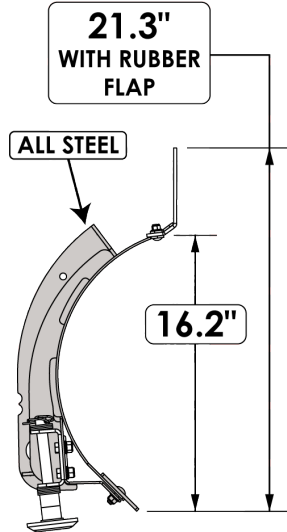

## PRO-S STEEL BLADES

AVAILABLE SIZES:

- 48" **DOES NOT** COME WITH FLAP
- 54" **DOES NOT** COME WITH FLAP
- 60" **DOES NOT** COME WITH FLAP
- 66" COMES WITH FLAP
- 72" COMES WITH FLAP

**28.5"**  
WITH RUBBER  
FLAP