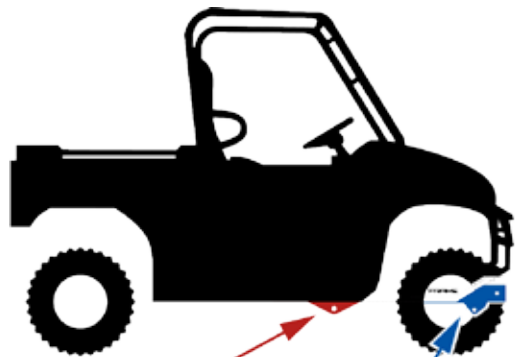

UTV PLOW MOUNTS

Application	Year	PLOW MOUNT	TUBE SYSTEM
YANMAR			
Brahma	'20-23	n/a	n/a
Bull	'17-23	A&N 105530	106300
Longhorn	'17-23	A&N 105530	106300

BELLY MOUNT

FRONT MOUNT