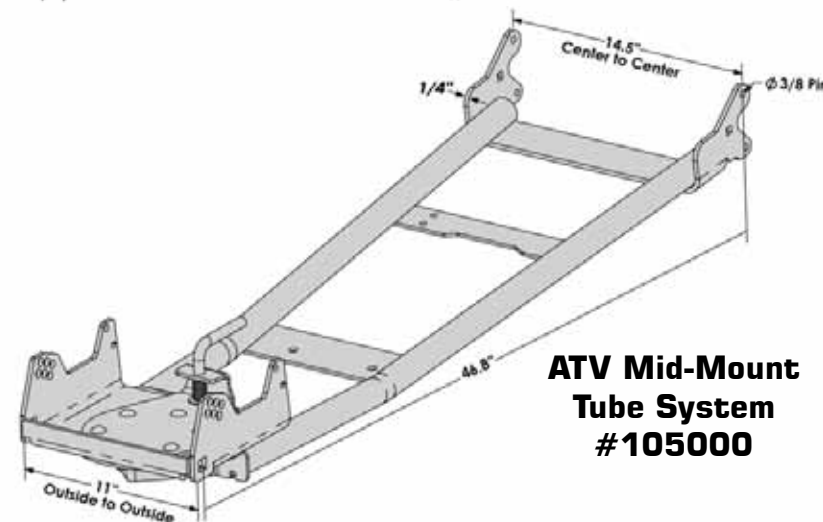

ATV Mid-Mount Tube System #105000

NOTES: BLUE is NEW RED = CHANGED

Don't see your machine? Have further questions? Give us a call at 1-877-346-2050