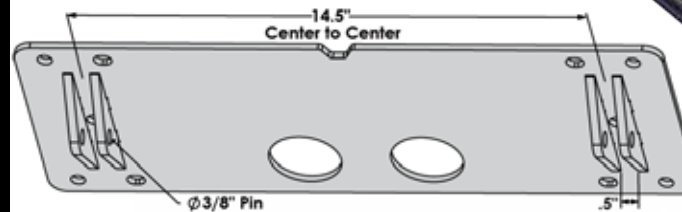

ATV Mid-Mount Dimensions

NOTES: BLUE is NEW RED = CHANGED

Don't see your machine? Have further questions? Give us a call at 1-877-346-2050