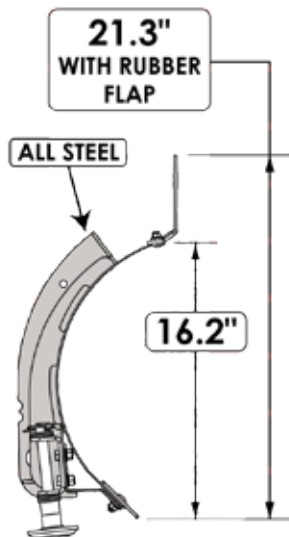

BELLY MOUNT

FRONT MOUNT

PRO-S STEEL BLADES

AVAILABLE SIZES:

- 48" **DOES NOT** COME WITH FLAP
- 54" **DOES NOT** COME WITH FLAP
- 60" **DOES NOT** COME WITH FLAP
- 66" COMES WITH FLAP
- 72" COMES WITH FLAP

PRO-POLY BLADES

AVAILABLE SIZES:

- 60" COMES WITH FLAP AND MARKERS
- 66" COMES WITH FLAP AND MARKERS
- 72" COMES WITH FLAP AND MARKERS

NOTES:

BLUE is NEW

RED = CHANGED

A Plow mount includes a lower 2" Receiver Hitch