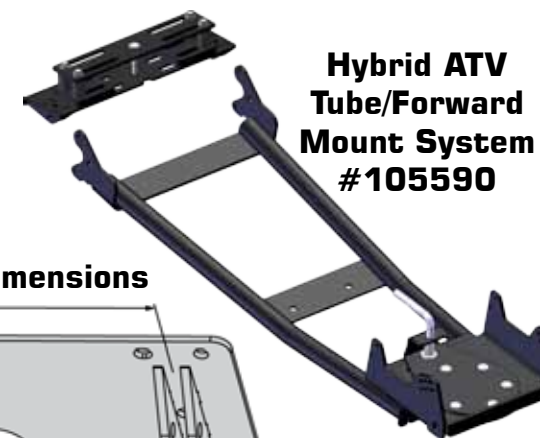

Hybrid ATV Tube/Forward Mount System #105590