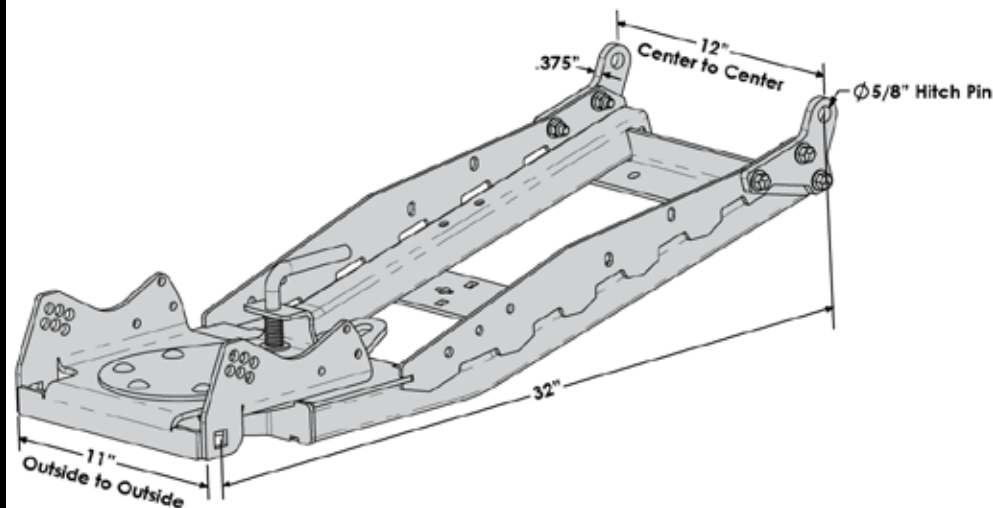

BELLY MOUNT

FRONT MOUNT

PRO-S STEEL BLADES

AVAILABLE SIZES:

- 48" **DOES NOT** COME WITH FLAP
- 54" **DOES NOT** COME WITH FLAP
- 60" **DOES NOT** COME WITH FLAP
- 66" COMES WITH FLAP
- 72" COMES WITH FLAP