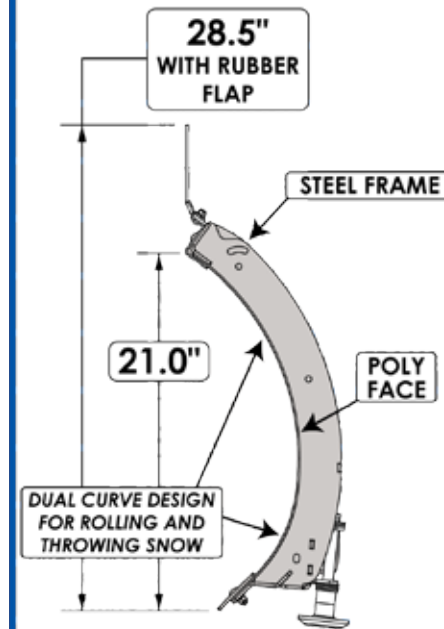

BELLY MOUNT

FRONT MOUNT

PRO-S STEEL BLADES

AVAILABLE SIZES:

- 48" **DOES NOT** COME WITH FLAP
- 54" **DOES NOT** COME WITH FLAP
- 60" **DOES NOT** COME WITH FLAP
- 66" COMES WITH FLAP
- 72" COMES WITH FLAP

PRO-POLY BLADES

AVAILABLE SIZES:

- 60" COMES WITH FLAP AND MARKERS
- 66" COMES WITH FLAP AND MARKERS
- 72" COMES WITH FLAP AND MARKERS

NOTES:

BLUE is NEW

RED = CHANGED

A Plow mount includes a lower 2" Receiver Hitch