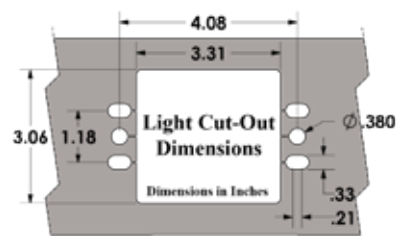

NOTES: BLUE is NEW RED = CHANGED V Requires KFI Winch Mount #101320

Don't see your machine? Have further questions? Give us a call at 1-877-346-2050