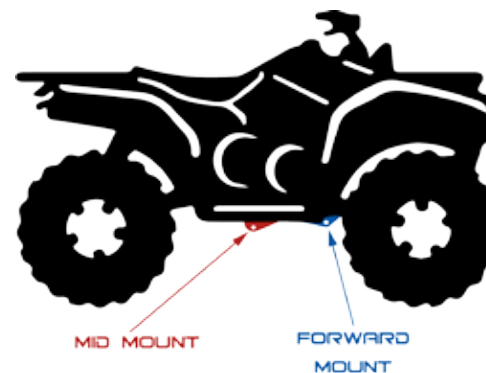

NOTES:

BLUE is NEW

RED = CHANGED

Don't see your machine? Have further questions? Give us a call at 1-877-346-2050

ATV PLOW MOUNT

Application	Year	PLOW MOUNT	TUBE SYSTEM	Universal Plow Mount	Hybrid #105590 / #105500
SUZUKI (cont.)					
700 King Quad 4x4	'05-07	105090	105000	105745	YES
700 Twin Peaks	'04-06	105200	105000	105745	YES
750 King Quad 4x4/AXi	'08-23	105090	105000	105745	YES
TGB					
Outback 425	2008	N/D	N/D	N/D	YES
TRACKER					
300	'20-21	N/D	N/D	N/D	N/D
450	'21-23	N/D	N/D	N/D	N/D
570 (EPS)	'20-21	105825	105000	N/D	YES
600 (Base/EPS/EPS LE)	'22-23	N/D	N/D	N/D	N/D
700 EPS	'20-21	105825	105000	N/D	YES
YAMAHA					
350 Bruin 2x4, 4x4	'04-06	105120	105000	105745	YES
350 Grizzly 2x4, 4x4	'07-14	105120	105000	105745	YES
350 Kodiak 4x4 (Canada)	'07-14	105120	105000	105745	YES
350 Raptor	'05-06	105205	105000	105745	YES
350 Wolverine	'05 & Older	105205	105000	105745	YES
400 Big Bear	'00-12	105205	105000	105745	YES
400 Grizzly 4x4	'07-08	105120	105000	105745	YES
400 Kodiak 2x4, 4x4	'03-04	105120	105000	105745	YES
400 Kodiak 4x4	'05-07	105120	105000	105745	YES
450 Grizzly 4x4	'07-14	105120	105000	105745	YES
450 Kodiak 4x4	'03-14	105120	105000	105745	YES
450 Kodiak 4x4	'18-24	106490	105000	105745	YES
550 Grizzly 4x4	'09-14	105130	105000	105745	YES
600 Grizzly 4x4	'01 & Older	105795	105000	105745	YES
660 Grizzly 4x4	'02-08	105130	105000	105745	YES
700 Grizzly 4x4	'07-24	105130	105000	105745	YES
700 Kodiak 4x4	'16-24	105130	105000	105745	YES