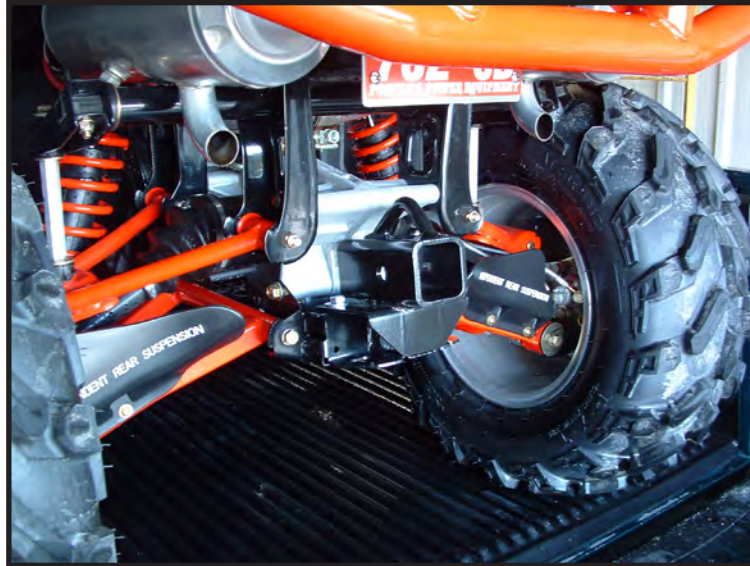

INSTALLATION INSTRUCTIONS:

1. Place hitch into location and assemble as shown in Figure 1&2.

"Figure 2" Front of UTV