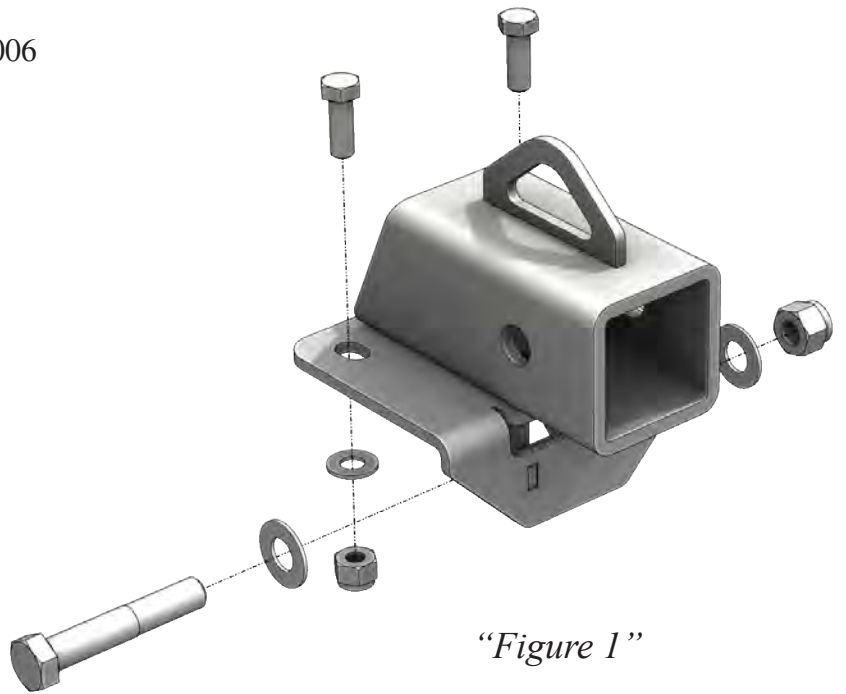

# 2005-2009 POLARIS SPORTSMAN

RECEIVER

PART # 100465

Hardware Kit: HK-006

## Kit Components:

Qty.	Part Description
1.....	Receiver Plate
2.....	3/8"-16 x 1" Bolt
1.....	1/2"-13 x 2-3/4" Bolt
2.....	3/8"-16 Nylock Nut
1.....	1/2"-13 Nylock Nut
2.....	3/8" SAE Flat Washer
2.....	1/2" SAE Flat Washer

## INSTALLATION INSTRUCTIONS:

1. Place hitch into location and assemble as shown in Figure 1&2.

*"Figure 2" Front of UTV*